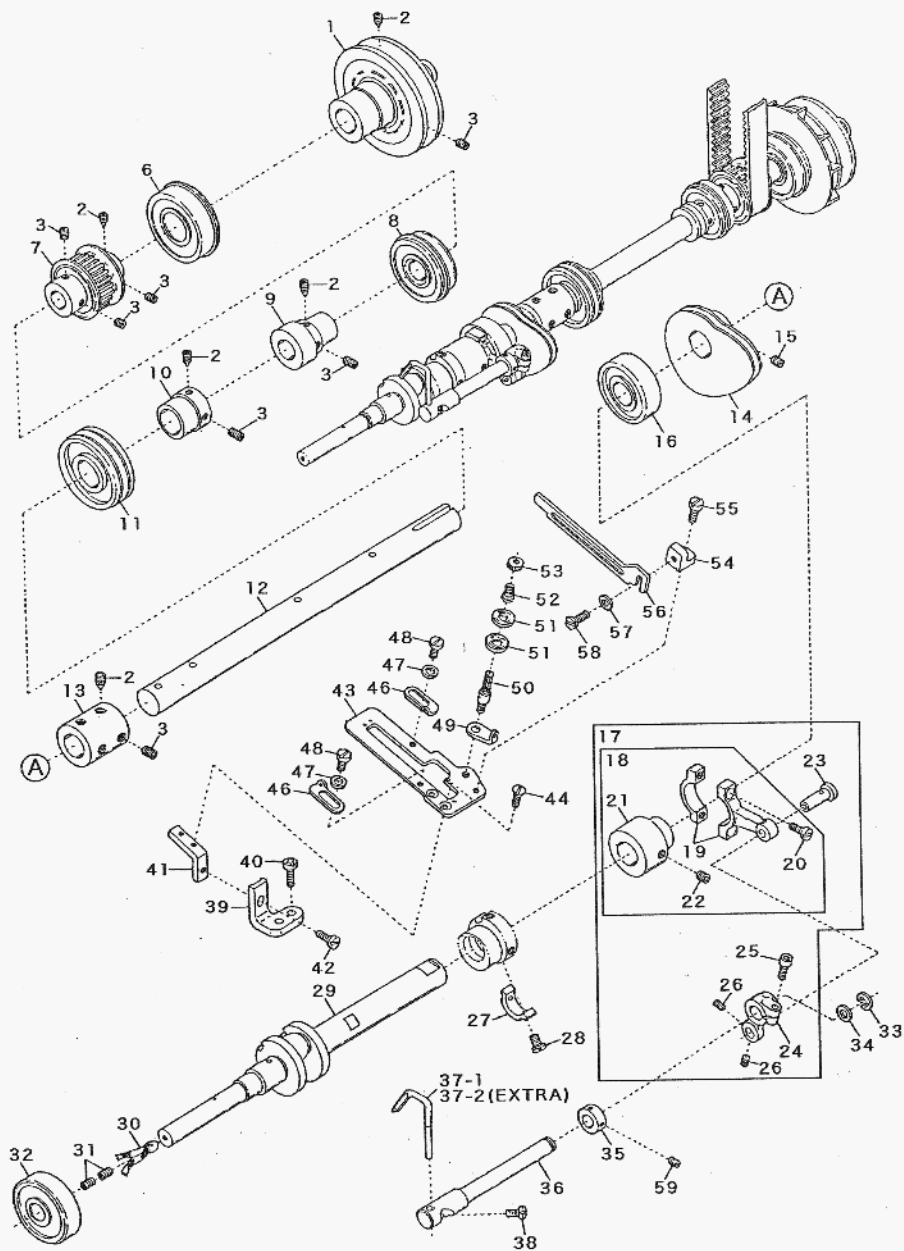

Ref. No.	Parts No.	Amt. Req.	Ref. No.	Parts No.	Amt. Req.	Ref. No.	Parts No.	Amt. Req.
1	6100122	1	21	6100136	1	41	6100148	1
2	160005	5	22	160003	2	42	110009	1
3	160007	9	23	6100137	1	43	6100149	1
4			24	6100138	1	44	130002	2
5			25	005650	1	45		
6	6100123	1	26	160000	2	46	6100150	2
7	6100124	1	27	6100139	1	47	6100344	2
8	6100125	1	28	110036	2	48	001227	2
9	6100126	1	29	6100140	1	49	6100071	1
10	6100127	1	30	6100141	1	50	6100085	1
11	6100128	1	31	160001	2	51	6100086	2
12	6100129	1	32	6100142	1	52	6100087	1
13	6100130	1	33	6100343	1	53	000360	1
14	6100131	1	34	6100143	1	54	6100152	1
15	008047	2	35	6100145	1	55	001223	1
16	6100132	1	36	6100146	1	56	6100153	1
17	6100133	1	37 -1	6109200	1	57	6100338	1
18	6100134	1	37 -2	6109201	1	58	004106	1
19	6100135	1	38	110083	1	59	160030	2
20	110005	2	39	6100147	1			
			40	110048	2