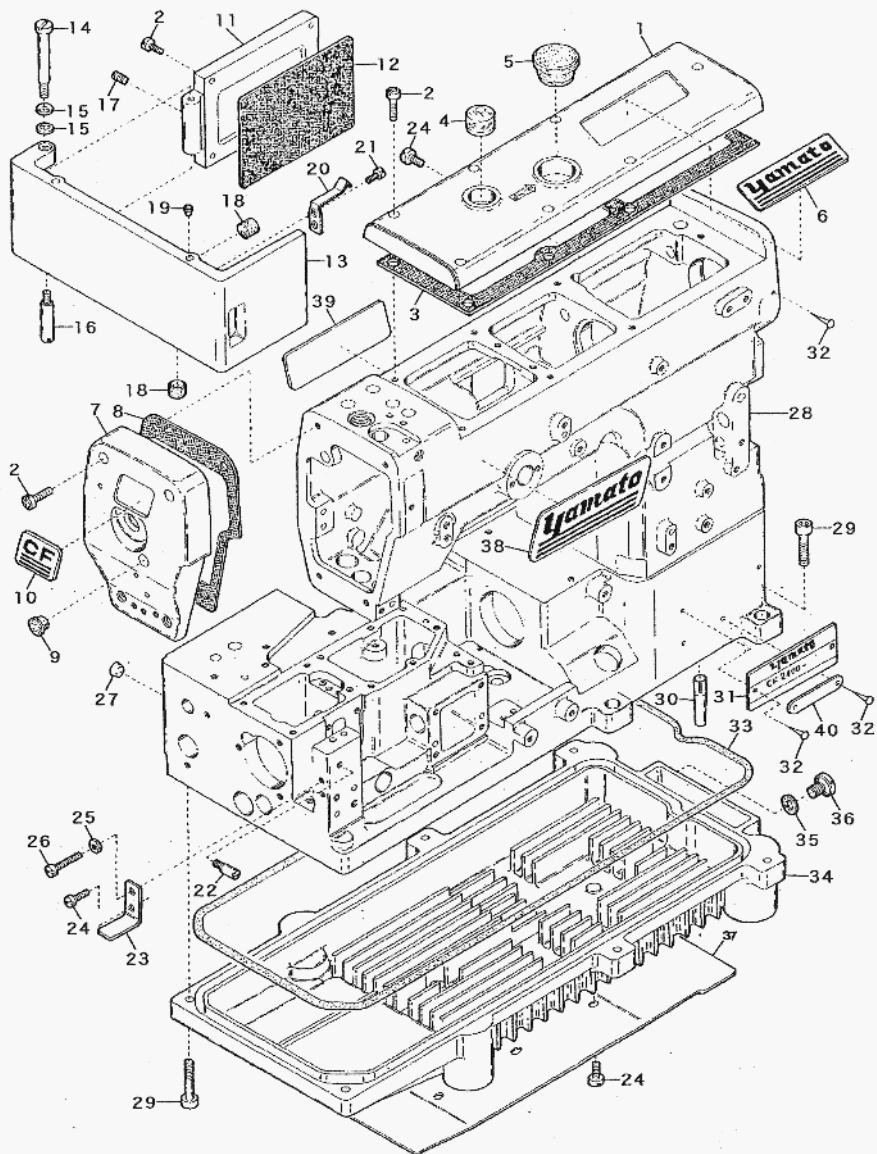

Jamato[®]

Parts Number List

FLAT BED CHAINSTITCH MACHINE

CF2300 SERIES

MODELS & DEVICES

CF2300

CF2303

The illustrations on this parts list are drawn on the basis of CF2300-1□□.

When placing an order for the parts from this parts list please clearly state the Parts Number(eg.:6200247).

- ☆ Needle distance is mentioned after REF.NO.(eg.:4-1(3.2~5.6) represents REF.NO.4-1 is of model whose needle distance is 3.2,4.0,4.8,5.6mm).
- ☆ Every extra part is mentioned with (EXTRA) after REF.NO. (eg.:37-2(EXTRA)).

The parts list is subject to change because of modification without previous notice.

本零件号码列表以 CF2300-1 □□为基本型式插图。

如果需要订货，请告知 PARTS NO. (零件号码) (例:6100247)

☆隔距标注在图上 REF. NO. 后 (例:4-1(3.2 ~ 5.6) 表示 REF. NO. 4-1 对应针距 3.2, 4.0, 4.8, 5.6各隔距)

☆关于 EXTRA 零件，标注在图上 REF. NO. 后 (EXTRA) (例:37-2(EXTRA))。

本零件号码列表之记载事项，如有改良随时更改。以实际产品为准，恕不另行通知。

Ref. No.	Parts No.	Amt Req.	Ref. No.	Parts No.	Amt Req.	Ref. No.	Parts No.	Amt Req.
1	6100005	1	15	6100329	2	29	009970	6
2	110045	15	16	180005	1	30	6100025	4
3	6100011	1	17	160000	1			
4	6100012	1	18	6100020	2	31	6109400	1
5	6100013	1	19	6100021	2	32	6100026	5
6	6100014	1	20	6100022	1	33	6100028	1
7	6100015	1				34	6100027	1
8	6100016	1	21	110012	2	35	6100029	1
9	6100017	1	22	6100151	1	36	005075	1
10	6100018	1	23	6100023	1	37		
			24	110013	2	38	6100031	1
11	6100003	1	25	000015	1	39	6100032	1
12	6100019	1	26	110016	1	40	6109401	1
13	6100004	1	27	6100024	1			
14	170001	1	28	6100000	1			