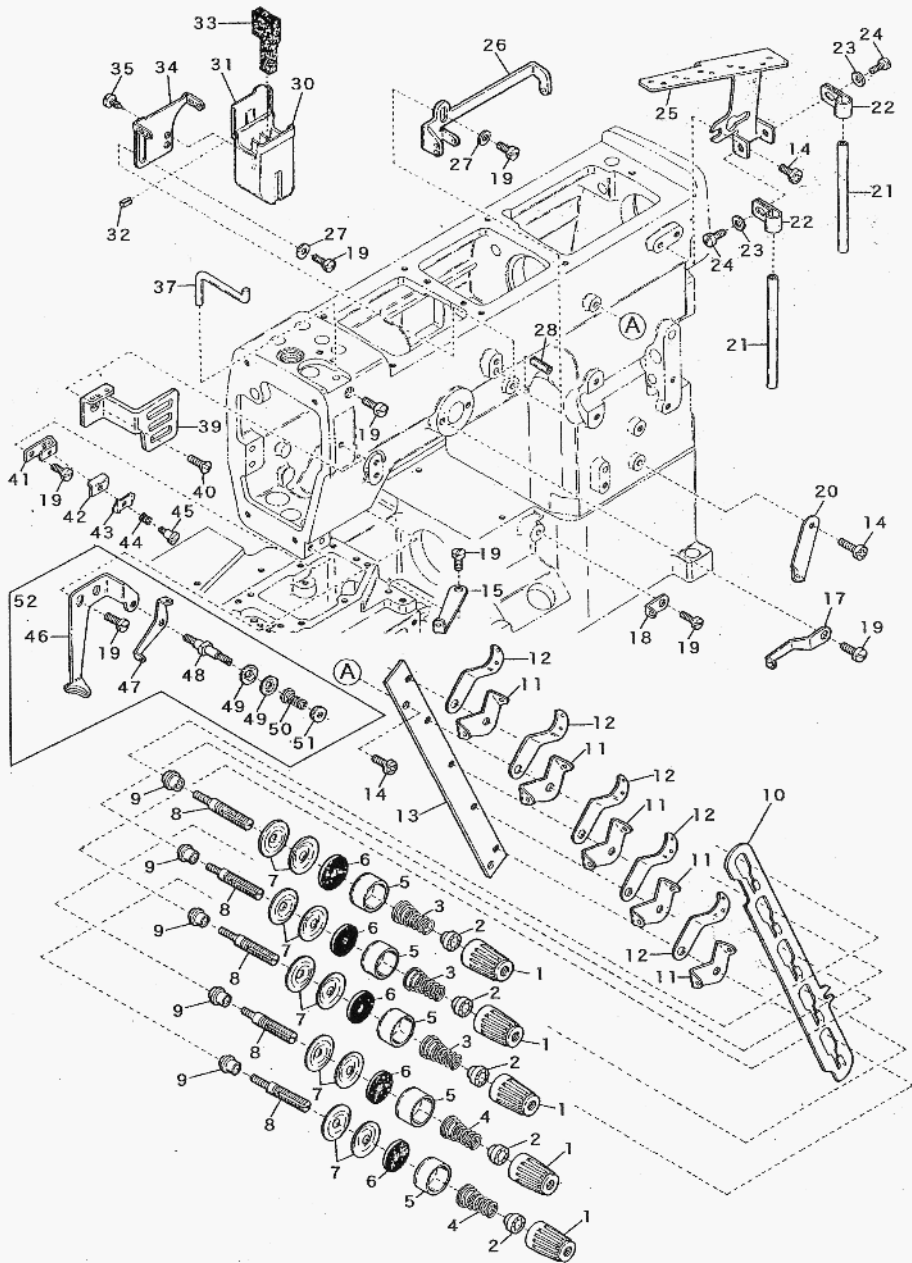

Ref. No.	Parts No.	Amt. Req.	Ref. No.	Parts No.	Amt. Req.	Ref. No.	Parts No.	Amt. Req.
1	6100056	5	19	110009	5	36		
2	6100057	5	20	6100072	1	37	6100080	1
3	6100058	3				38		
4	6100059	2	21	6100073	2	39	6100081	1
5	6100060	5	22	6100074	2	40	130003	1
6	6100061	5	23	6100338	2			
7	6100062	10	24	004353	2	41		
8	6100063	5	25	6100075	1	42		
9	6100064	5	26	6100076	1	43		
10	6100065	1	27	6100339	2	44		
			28	6100340	1	45		
11	6100066	5	29			46	6100083	1
12	6100067	5	30	6100088	1	47	6100084	1
13	6100068	1				48	6100085	1
14	110013	7	31	6100077	1	49	6100086	2
15	6100069	1	32	6100341	2	50	6100087	1
16			33	6100078	1	51	000360	1
17	6100070	1	34	6100079	1	52	6100082	1
18	6100071	1	35	350009	2